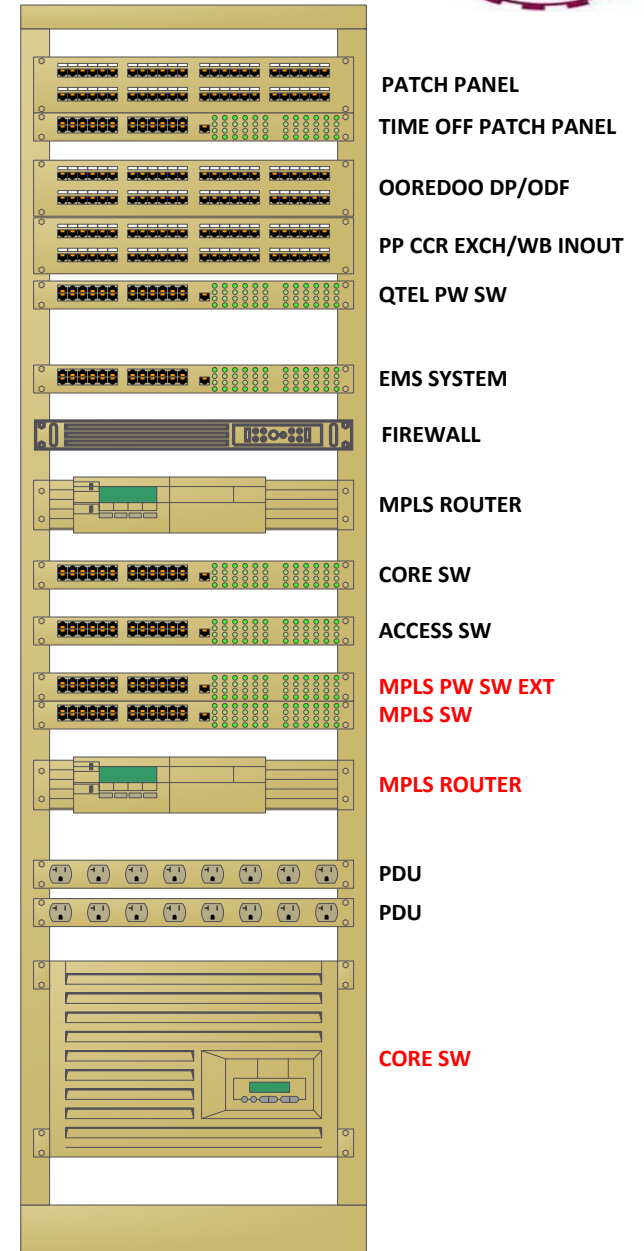

Current Landscape - DR Location

Annexure-D

Network Rack
(800*1000-42U)

Server Rack-IBM
(605*1000 - 42U)

Network Rack
(800*1000-42U)

BACKUP STORAGE

IBM CHASSIS
SAP SERVER

OLD SERVER
KVM SWITCH

BATTERY

BATTERY

BATTERY

BATTERY

BATTERY

BATTERY

UPS 10KVA

PATCH PANEL
TIME OFF PATCH PANEL