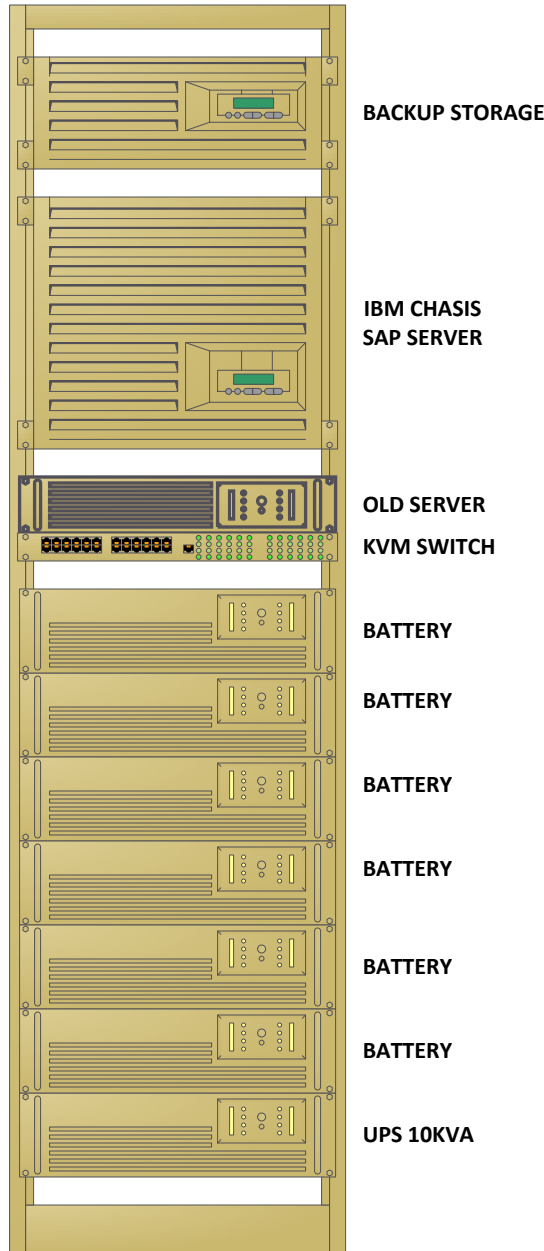

Current Landscape - DR Location

Annexure-D

Network Rack
(800*1000-42U)

Server Rack-IBM
(605*1000 - 42U)

Network Rack
(800*1000-42U)

BACKUP STORAGE

IBM CHASSIS
SAP SERVER

OLD SERVER
KVM SWITCH

BATTERY

BATTERY

BATTERY

BATTERY

BATTERY

BATTERY

UPS 10KVA

PATCH PANEL
TIME OFF PATCH PANEL