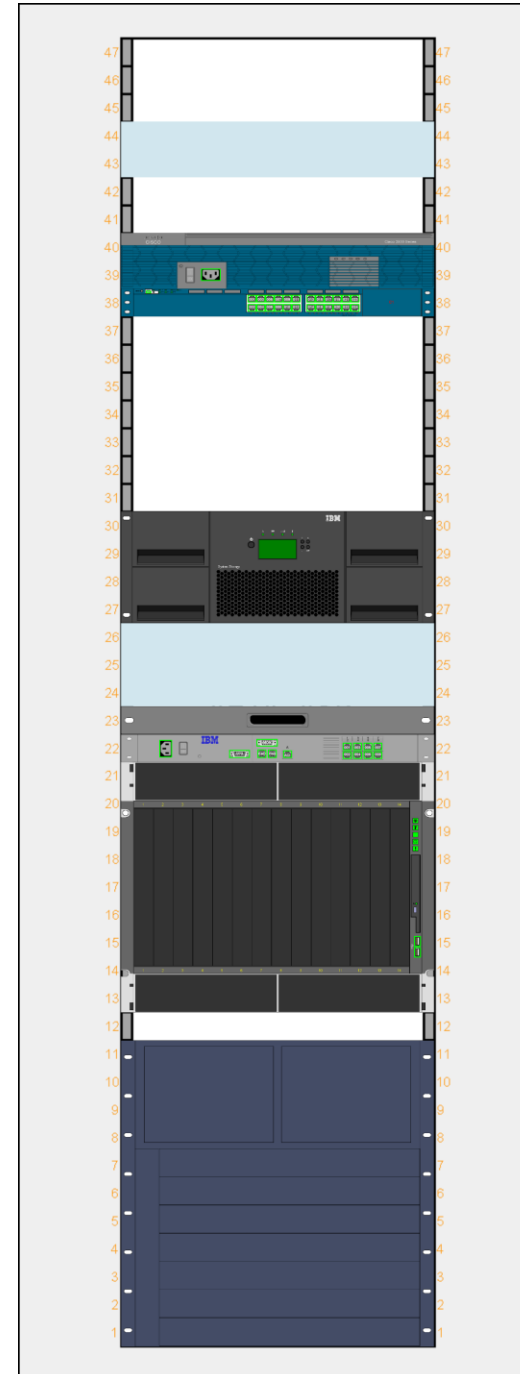

# Current Landscape - Primary Location

MV3 :: QNCC - CAC5 CAB25

Contained Devices - Front Mounted

| Name                | Model |
|---------------------|-------|
| 43 - 44 - FIREWALL  |       |
| 39 - 40 - ROUTER    |       |
| 38 - 38 - ACCESS SW |       |
| 01 - 11 - CORE SW   |       |

MV3 :: QNCC - CAC5 CAB24

Contained Devices - Front Mounted

| Name                                 | Model |
|--------------------------------------|-------|
| 43 - 44 - FIREWALL                   |       |
| 39 - 40 - ROUTER                     |       |
| 38 - 38 - ACCESS SW                  |       |
| 27 - 30 - STORAGE SYSTEM             |       |
| 24 - 26 - IBM STORAGE                |       |
| 23 - 23 - DISPLAY/FLAT PANEL MONITOR |       |
| 22 - 22 - ICM SW                     |       |
| 13 - 21 - BLADE CENTER SERVER        |       |
| 01 - 11 - CORE SW                    |       |